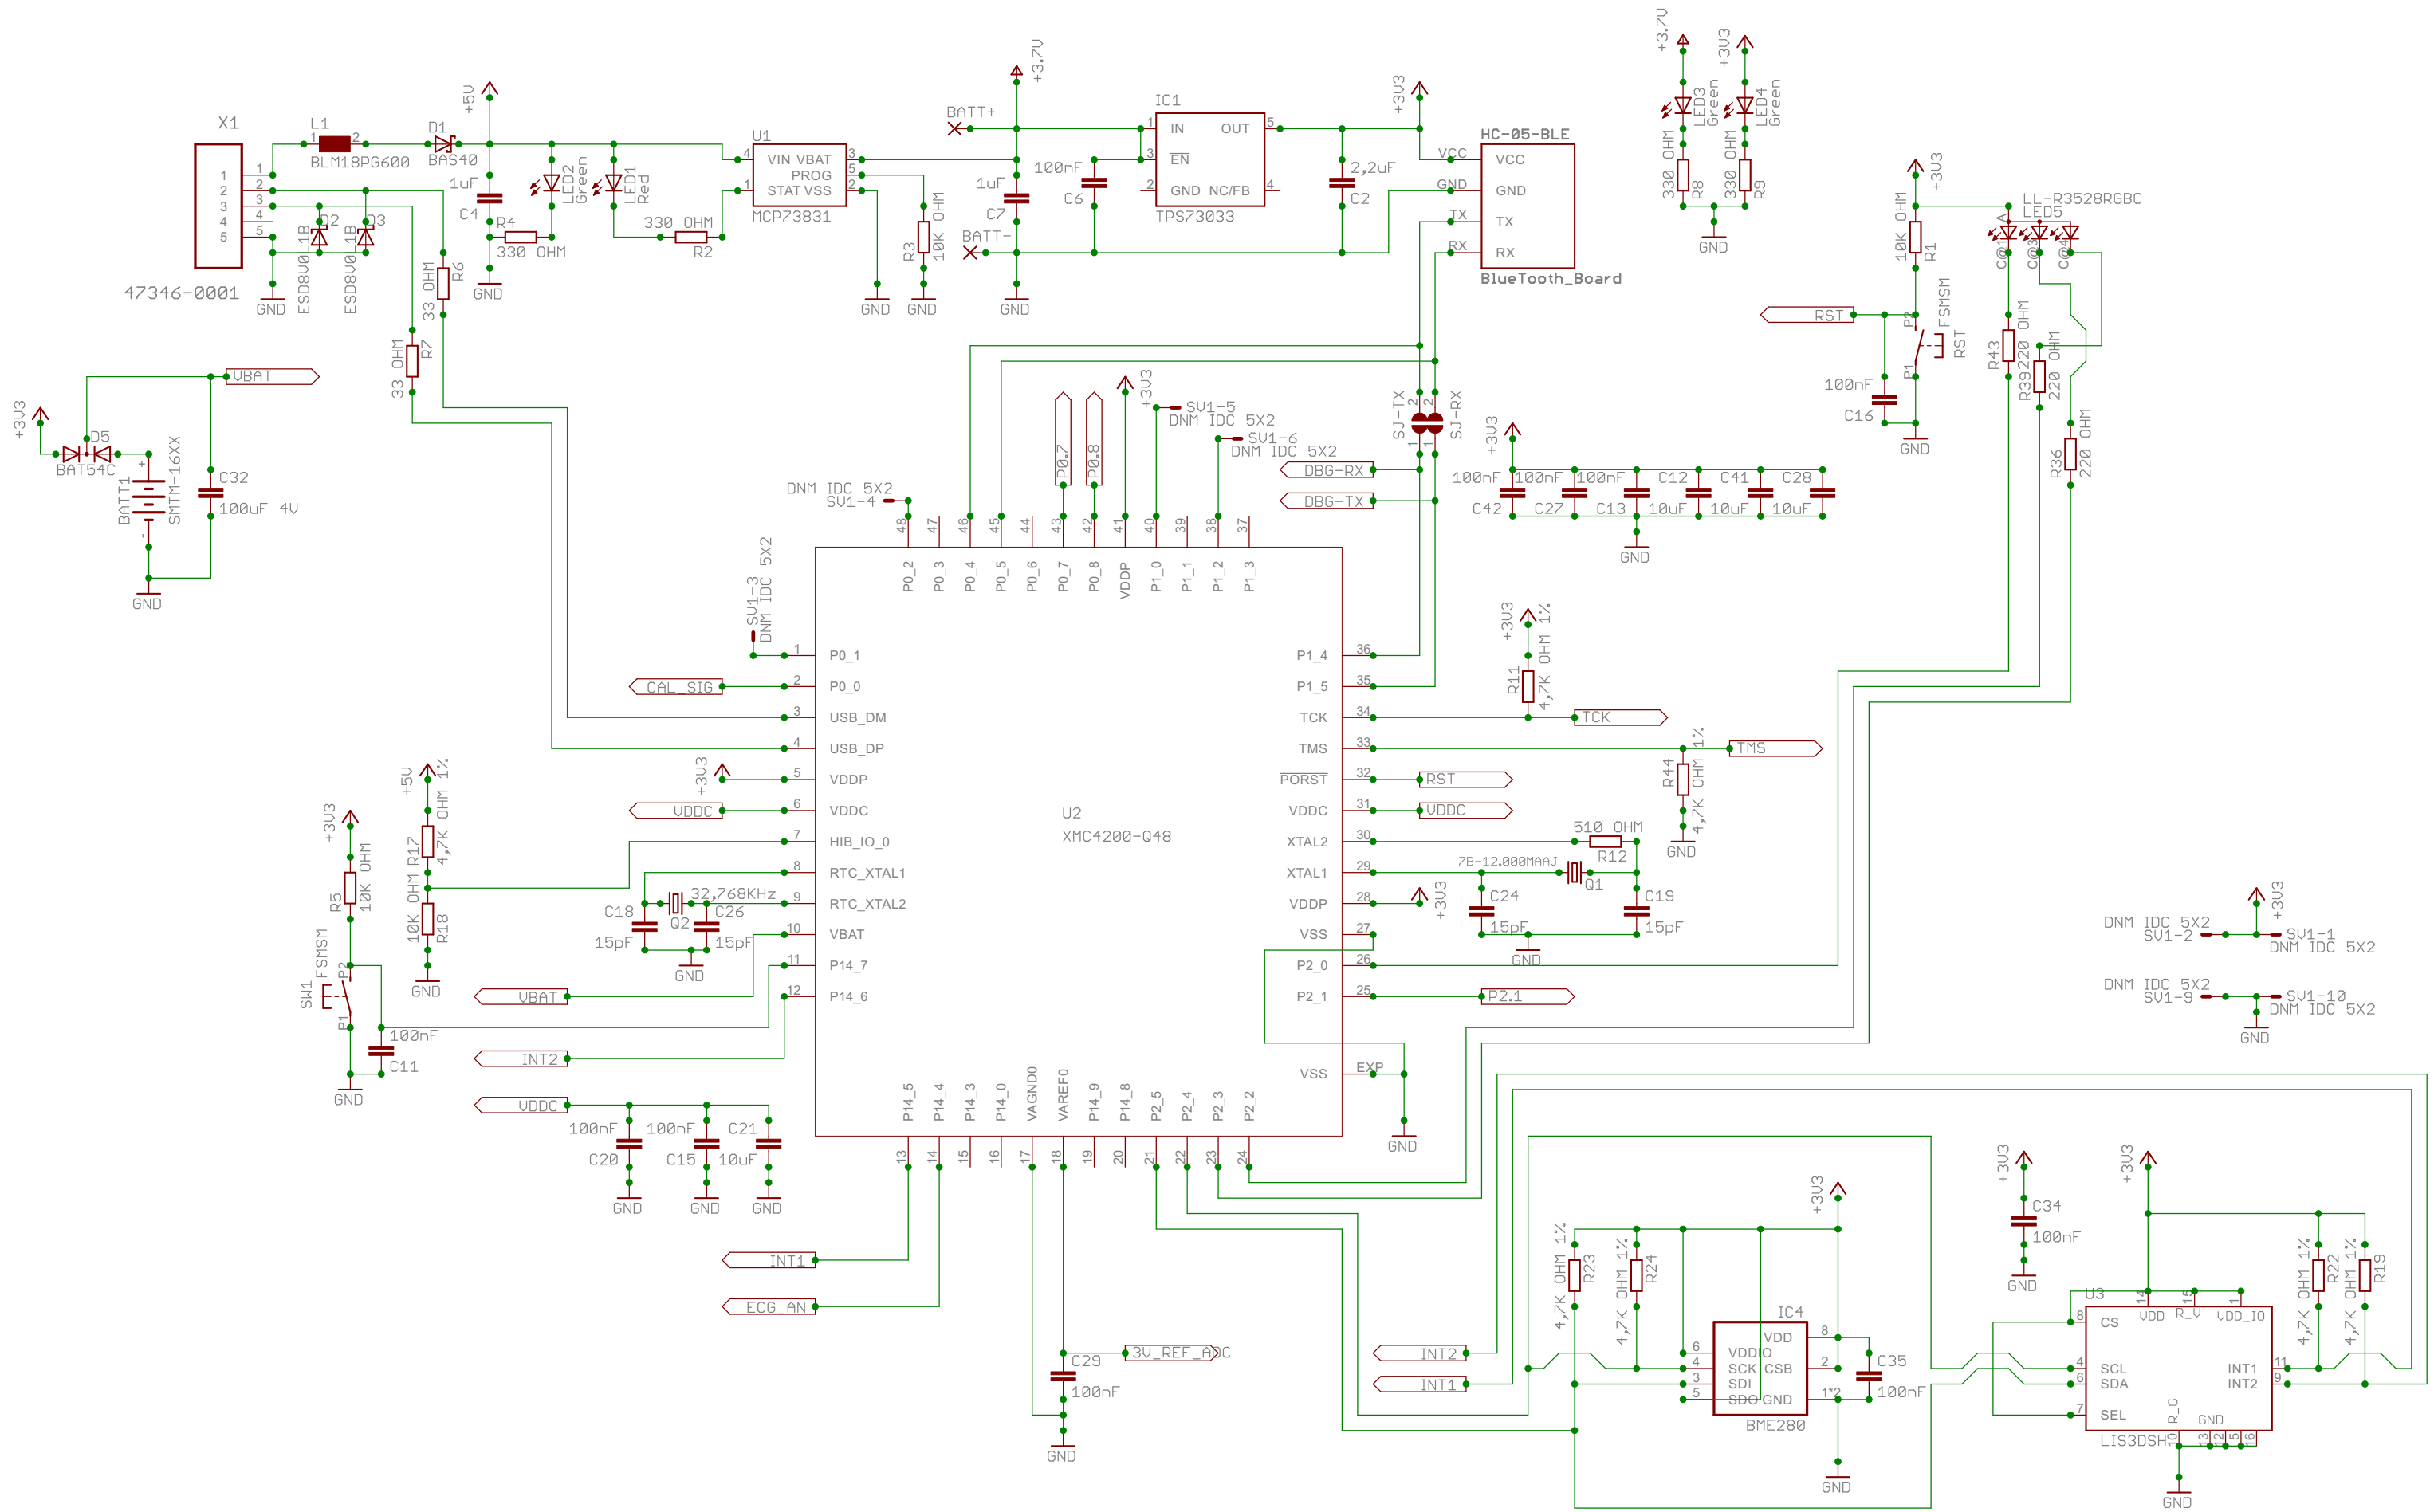

# EP193 WearLab V0 Power e CPU

# EP193 WearLab V0 EKG-EMG

# EP193 WearLab V0 Debug