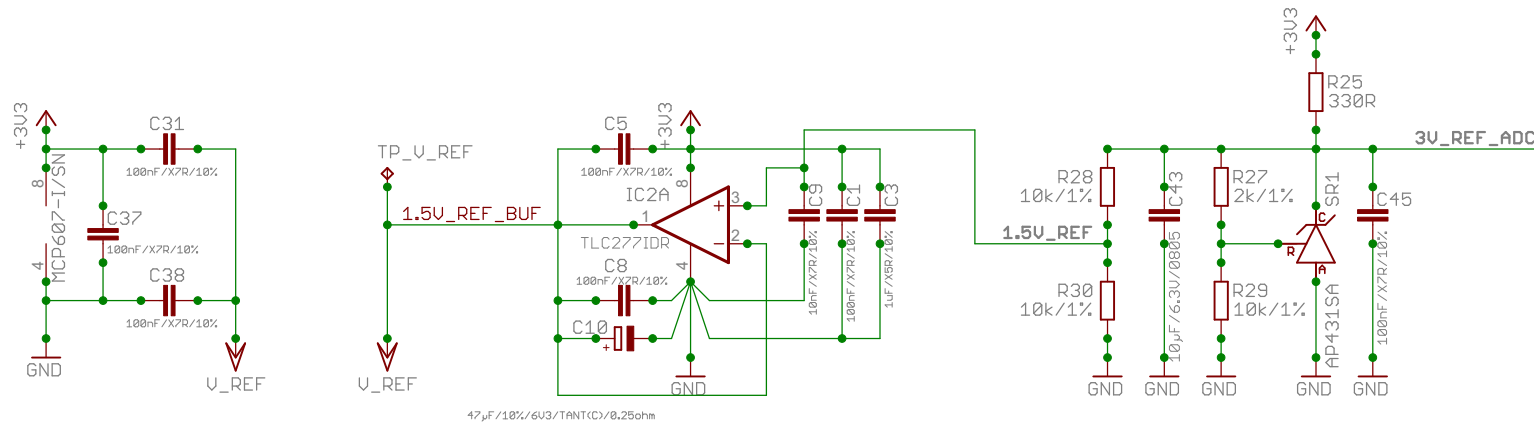

# EP193 WearLab V0 Power e CPU

# EP193 WearLab V0 EKG-EMG