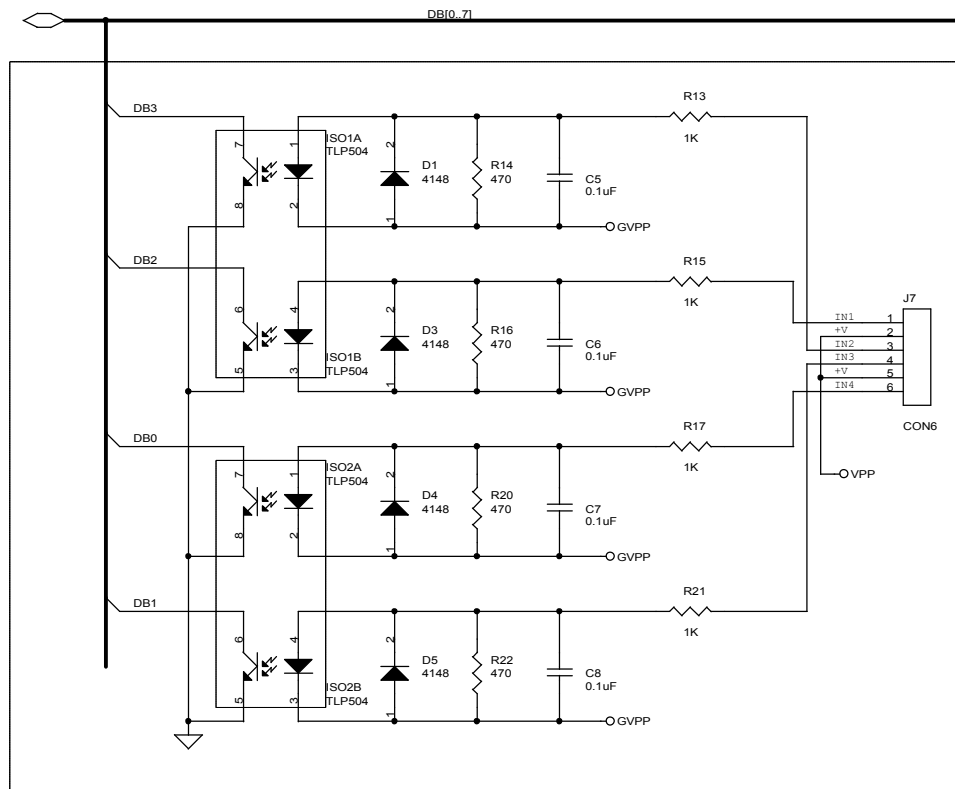

PERIFERICHE I2C

Nota A : 10 uF in parallelo

SCARIOT MASSIMO		
Title	Cpu	
Size	Document Number	Rev 0
A3	Controller.DSN	
Date:	Thursday, December 06, 2012	Sheet 2 of 3

Nota B : 500 // 1500

SCARIOT MASSIMO		
Title IO expander e power		
Size A3	Document Number Controller.DSN	Rev 0
Date: Thursday, December 06, 2012	Sheet 3	of 3