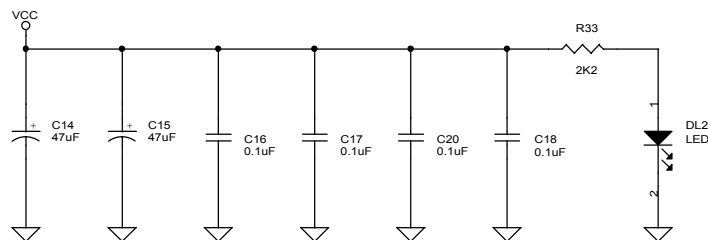

PERIFERICHE I2C

Nota A : 10 uF in parallelo

SCARIOT MASSIMO		
Title	Cpu	
Size	Document Number	Rev 0
A3	Controller.DSN	
Date:	Thursday, December 06, 2012	Sheet 2 of 3

Nota B : 500 // 1500

SCARIOT MASSIMO		
Title IO expander e power		
Size A3	Document Number Controller.DSN	Rev 0
Date: Thursday, December 06, 2012	Sheet 3	of 3