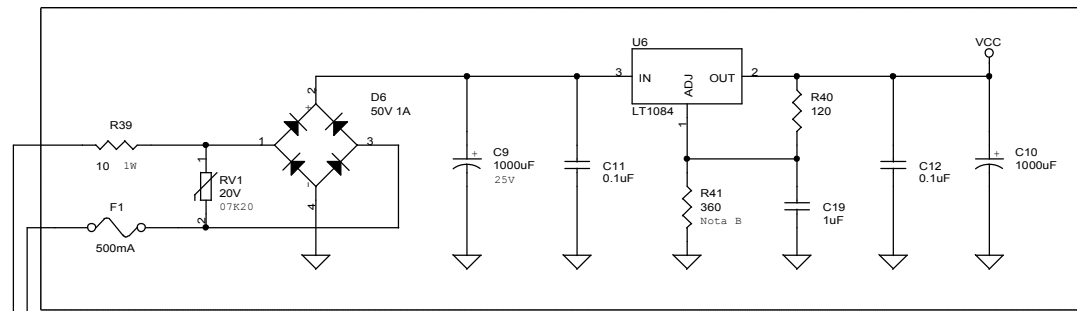

PERIFERICHE I2C

Nota A : 10 uF in parallelo

SCARIOT MASSIMO		
Title	Cpu	
Size	Document Number	Rev 0
A3	Controller.DSN	
Date:	Thursday, December 06, 2012	Sheet 2 of 3

Nota B : 500 // 1500

SCARIOT MASSIMO		
Title IO expander e power		
Size A3	Document Number Controller.DSN	Rev 0
Date: Thursday, December 06, 2012	Sheet 3	of 3