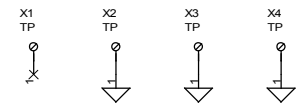

PERIFERICHE I2C

Nota A : 10 uF in parallelo

SCARIOT MASSIMO		
Title	Cpu	
Size	Document Number	Rev 0
A3	Controller.DSN	
Date:	Thursday, December 06, 2012	Sheet 2 of 3

Nota B : 500 // 1500

SCARIOT MASSIMO		
Title IO expander e power		
Size A3	Document Number Controller.DSN	Rev 0
Date: Thursday, December 06, 2012	Sheet 3	of 3