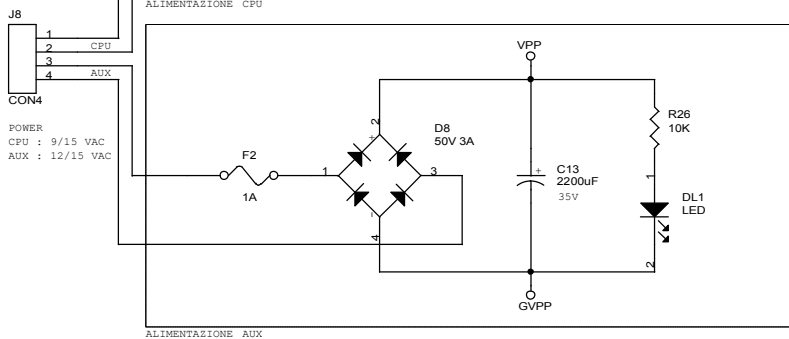

PERIFERICHE I2C

Nota A : 10 uF in parallelo

SCARIOT MASSIMO		
Title	Cpu	
Size	Document Number	Rev 0
A3	Controller.DSN	
Date:	Thursday, December 06, 2012	Sheet 2 of 3

Nota B : 500 // 1500

SCARIOT MASSIMO		
Title IO expander e power		
Size A3	Document Number Controller.DSN	Rev 0
Date: Thursday, December 06, 2012	Sheet 3	of 3