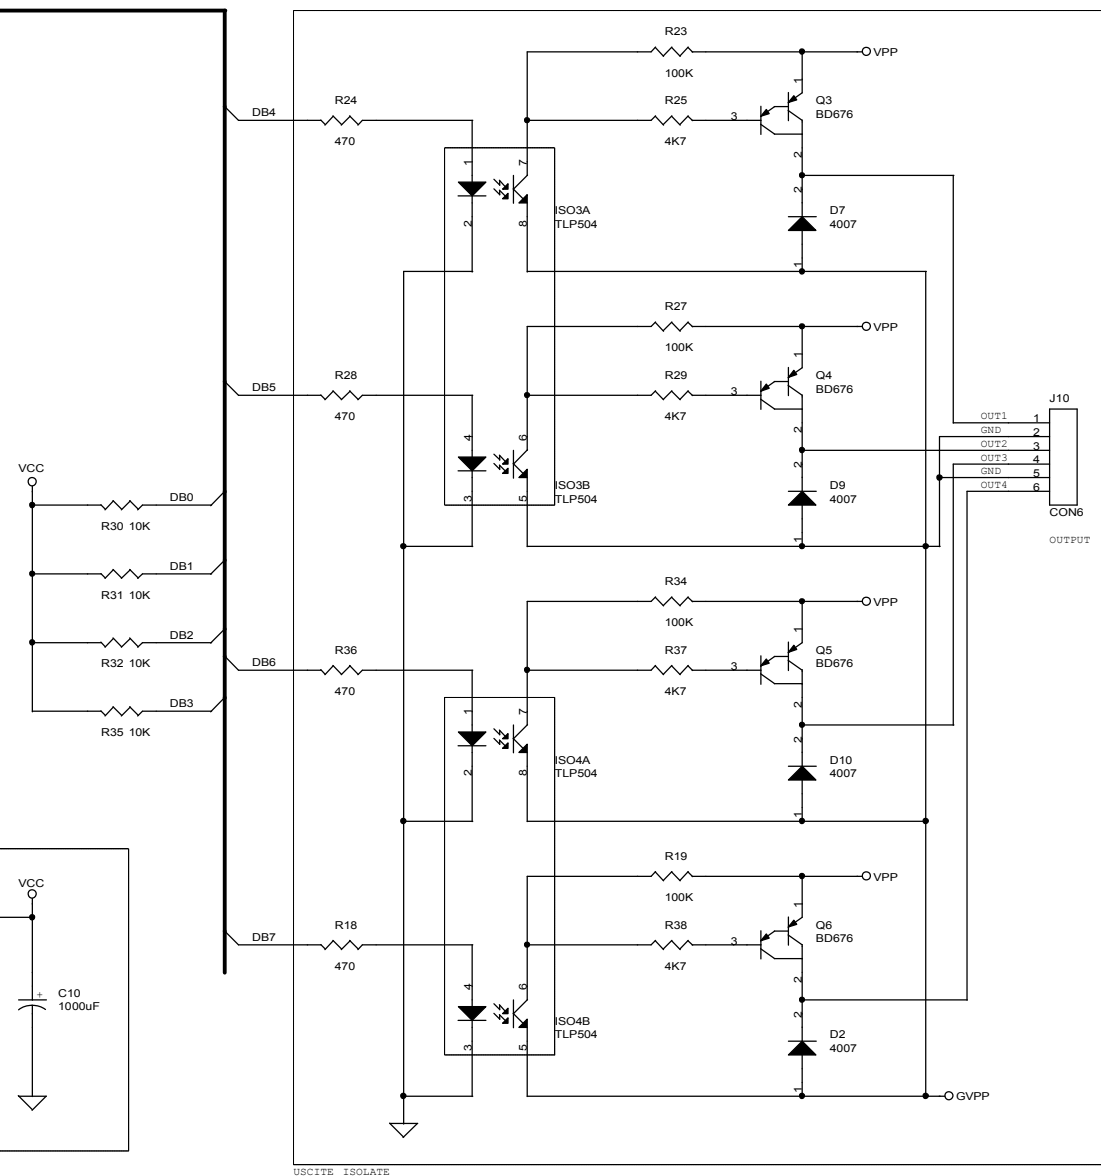

PERIFERICHE I2C

Nota A : 10 uF in parallelo

SCARIOT MASSIMO		
Title	Cpu	
Size	Document Number	Rev 0
A3	Controller.DSN	
Date:	Thursday, December 06, 2012	Sheet 2 of 3

Nota B : 500 // 1500

SCARIOT MASSIMO		
Title IO expander e power		
Size A3	Document Number Controller.DSN	Rev 0
Date: Thursday, December 06, 2012	Sheet 3	of 3